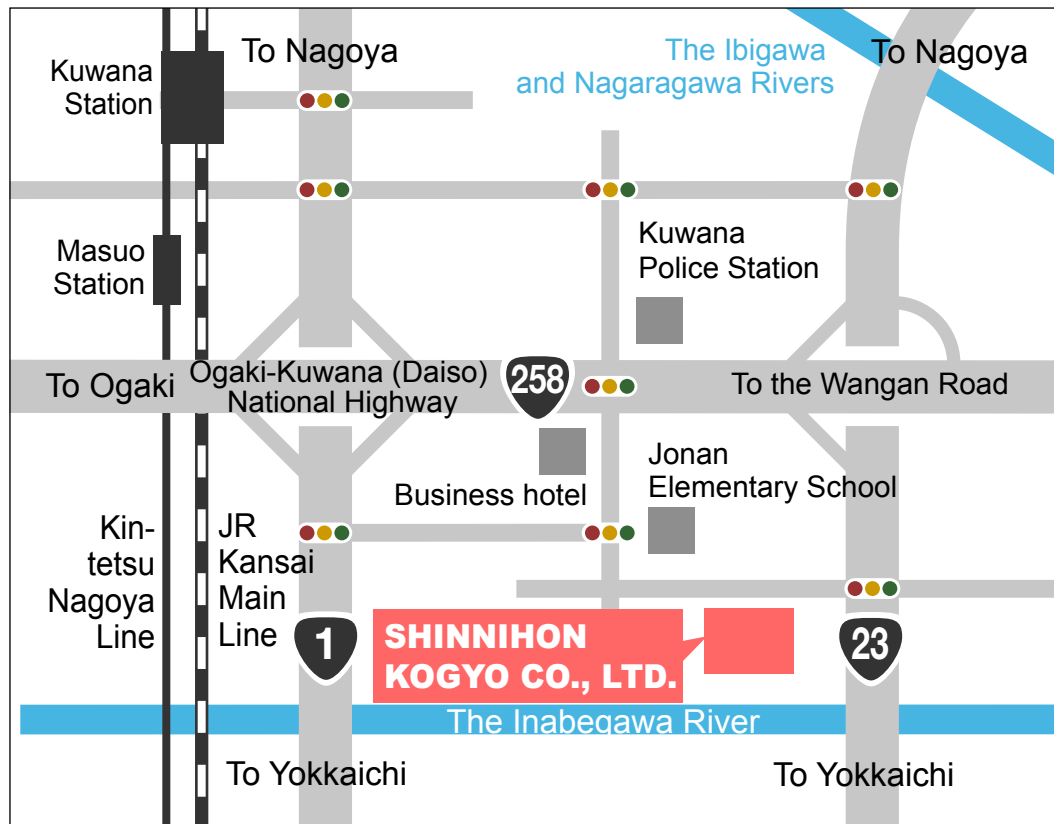

Map and Directions

Head Office

SHINNIHON KOGYO CO., LTD.

678 Izumi, Kuwana,

Mie Prefecture 511-0838

Phone: 0594-22-4151

FAX: 0594-22-4719

E-mail: info@shinnihon-group.co.jp

By car:

Follow the Higashi Meihan Expressway and take exit at the Kuwana Interchange. From the interchange, it takes about seven minutes. You can also exit at the Kuwana Higashi Interchange. Our head office is a drive of approximately ten minutes from there. If you follow the Ise Wangan Expressway, leave it at the Wangan Kuwana Interchange. From there, you can reach us in about five minutes.

By train:

Catch a train at Kintetsu Nagoya Station. A limited express train will take you to Kuwana Station in 15 minutes and an express train in 20 minutes. Trains leading you to Kuwana also depart from JR Nagoya Station. From Nagoya to Kuwana, it is 15 minutes by limited express Nanki, 20 minutes by rapid Mie and 30 minutes by local trains.

[From Kuwana Station]

A taxi will bring you to our head office in about 10 minutes. If you take a Sanko Bus service, the travel time will be about 15 minutes. Take a bus for Hinodebashi and get off at Izumi bus stop. From there, you will reach us with a short walk. Or take a bus for Yonaha Sogo Byoin Mae (Yonaha Hospital) and get off at the terminus. A three-minute walk will be required.